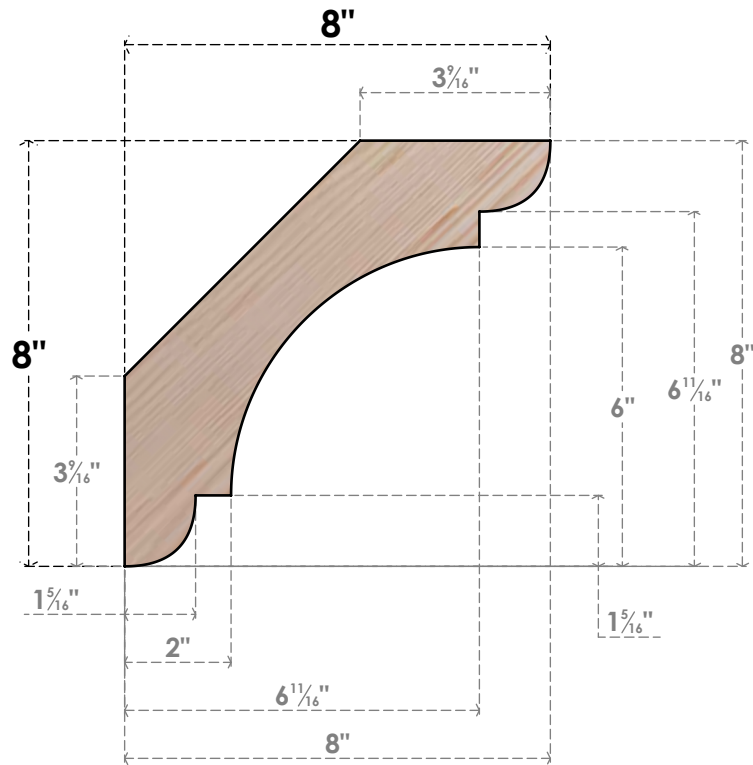

BRC04X08X08OLY00SDF

3 1/2"W X 8"D X 8"H OLYMPIC SMOOTH BRACE, DOUGLAS FIR

SIDE

FRONT

EKENA MILLWORK
 2300 WEST MAIN ST.
 CLARKSVILLE, TX 75426
 TOLL FREE: 866-607-0453
 WWW.EKENAMILLWORK.COM

NOTES

1. INSTALLATION TO BE COMPLETED IN ACCORDANCE WITH MANUFACTURER'S SPECIFICATIONS.
2. DRAWING MAY NOT BE TO SCALE
3. THIS DRAWING IS INTENDED FOR DESIGN AND PLANNING PURPOSES ONLY.
4. ALL INFORMATION CONTAINED HEREIN WAS CURRENT AT THE TIME OF DEVELOPMENT BUT MUST BE REVIEWED AND APPROVED BY THE PRODUCT MANUFACTURER TO BE CONSIDERED ACCURATE.
5. PRODUCTS ARE NOT KILN DRIED. THIS ITEM IS UNIQUE AND WILL CONTAIN THE NATURAL VARIATIONS THAT THE WOOD SPECIES OFFERS. THIS MAY RESULT IN VARIATIONS UP TO 1/4"